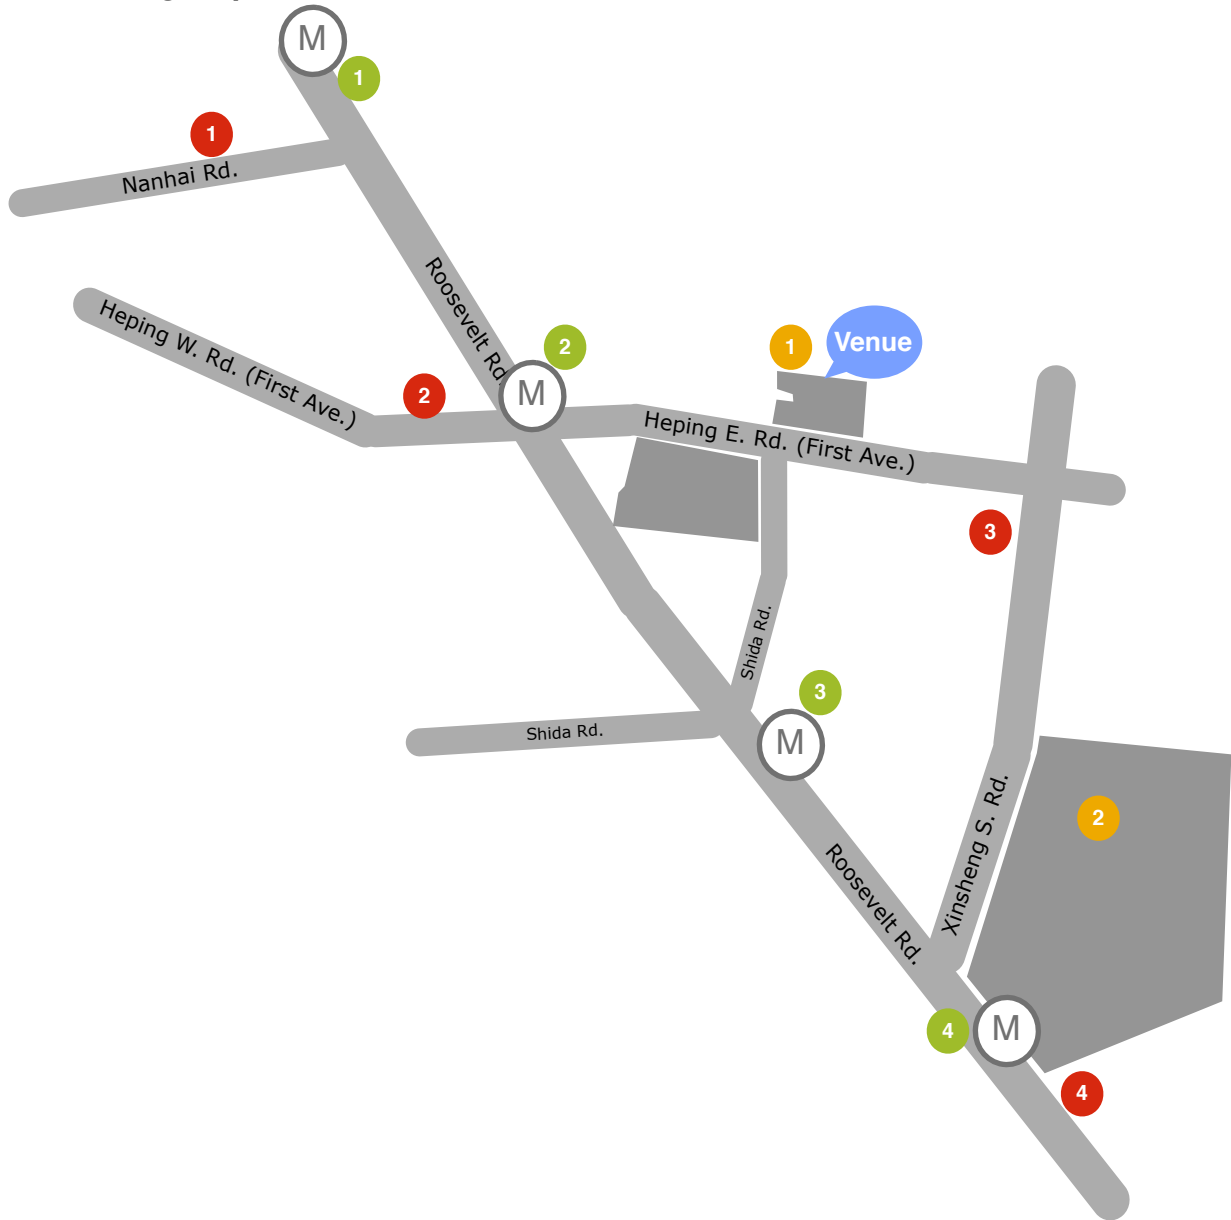

IASL 2007 Conference Transportation & Hotels

IASL 2007 in Taipei

Venue Surrounding Maps and Introduction

Hotel

- 1 Taipei Teacher Hostel
- 2 Friends Hotel Yo-Xing Regency
- 3 Howard International House Taipei
- 4 Leader Hotel Taipei

MRT Station

- 1 Chiang Kai-Shek Memorial Station
- 2 Gutting Station
- 3 Taipower Building Station
- 4 Gungguan Station

Organization

- 1 National Taiwan Normal Univ.
- 2 National Taiwan Univ.

MRT Station Information

Hotel	MRT Station	Transportation
Taipei Teacher Hostel	Chiang Kai-Shek Memorial Station, MRT Xidian Line	10 to 15 minutes from Exit 1 by feet See Maps
Friends Hotel Yo-Xing Regency	Gutting Station, MRT Xidian Line	At right side of Exit 8 See Maps
Leader Hotel Taipei	Gungguan Station, MRT Xidian Line	5 MINUTES FROM EXIT 2 by feet See Maps
Howard International House Taipei	Taipower Building Station, MRT Xidian Line	10 to 15 minutes from Exit 2 by feet See Maps