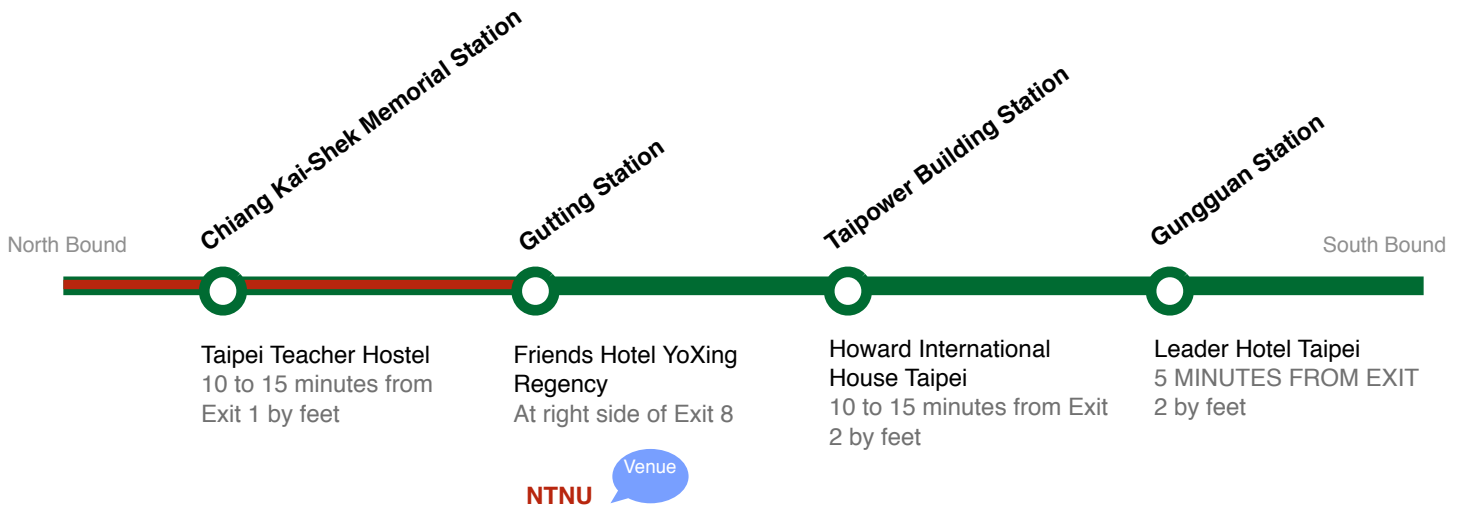

IASL 2007 Conference Transportation & Hotels

IASL 2007 in Taipei

Venue Surrounding Maps and Introduction

Hotel

- 1 Taipei Teacher Hostel
- 2 Friends Hotel Yo-Xing Regency
- 3 Howard International House Taipei
- 4 Leader Hotel Taipei

MRT Station

- 1 Chiang Kai-Shek Memorial Station
- 2 Gutting Station
- 3 Taipower Building Station
- 4 Gungguan Station

Organization

- 1 National Taiwan Normal Univ.
- 2 National Taiwan Univ.

MRT Station Information

Hotel	MRT Station	Transportation
Taipei Teacher Hostel	Chiang Kai-Shek Memorial Station, MRT Xidian Line	10 to 15 minutes from Exit 1 by feet See Maps
Friends Hotel Yo-Xing Regency	Gutting Station, MRT Xidian Line	At right side of Exit 8 See Maps
Leader Hotel Taipei	Gungguan Station, MRT Xidian Line	5 MINUTES FROM EXIT 2 by feet See Maps
Howard International House Taipei	Taipower Building Station, MRT Xidian Line	10 to 15 minutes from Exit 2 by feet See Maps